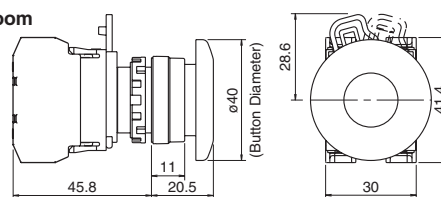

Note: Specify a button color code in place of ① in the Type No.

Dimensions

• Flush

• Mushroom

• Extended

All dimensions in mm.