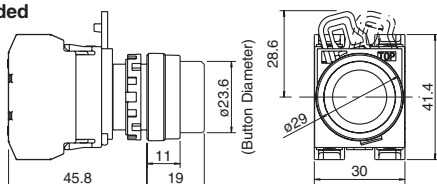

Note: Specify a button color code in place of ① in the Type No.

Dimensions

• Flush

• Mushroom

• Extended

All dimensions in mm.